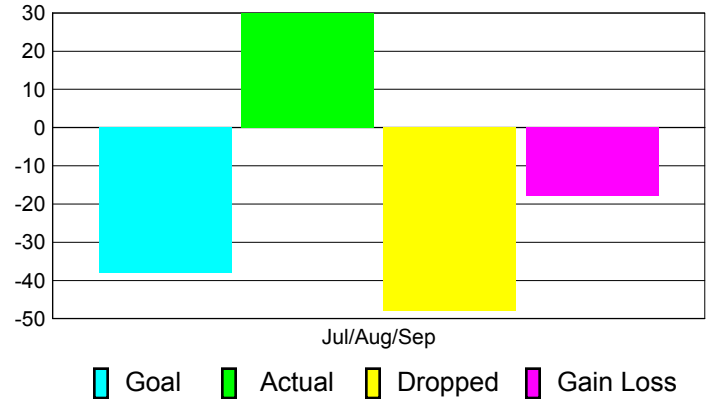

Membership Results 2012-2013

Goal, New, Dropped, Gain/Loss