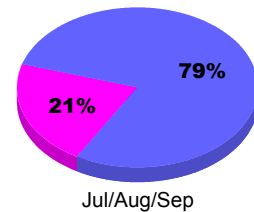

**Membership Results
2012-2013**

**Membership
2011-2012**

Month	Net Memb Goal	Actual New Memb	Actual Dropped Memb	Gain/Loss of Memb	Gain/Loss of Memb
Jul/Aug/Sep	-38	30	-48	-18	0
Totals	-38	30	-48	-18	0

Membership Results 2012-2013

Goal, New, Dropped, Gain/Loss

Comparison of Membership Gain/Loss

Current Year Compared to the Previous Year

Gender Comparison 2012-2013

Male Female